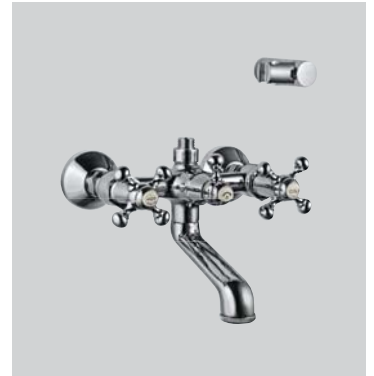

Functional Option

- (a) Bucket Filling
- (b) Hand Shower: the same hand shower can be used as overhead shower after sliding up