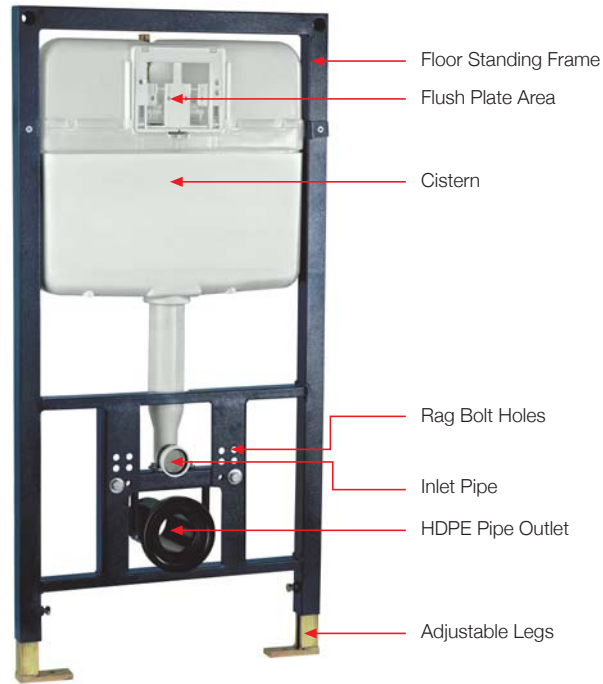

Jaquar's floor standing frames with concealed cisterns not only provide the benefits of easy, quick and perfect installation but also allow you to choose contemporary wall mounted sanitaryware of your choice for the bathroom.

Features:

Easy Installation

Easy and hassle free installation as no chiselling of wall is required

Load Bearing Capacity

Wall hung WC can be bolted simply and securely to the frame, which can take a load of up to 400 kg.

Wide Compatibility of WC

Accommodates different types of wall hung WCs as holes are provided at different heights

Perfect Easy Alignment

Fixed inlet and outlet distance (135 mm from centre to centre) means perfect installation of WC, and pre-defined space for cistern results in perfect flushing every time

Adjustable Height

Adjustable legs (0-200 mm) to allow for variation in heights of WC, as required