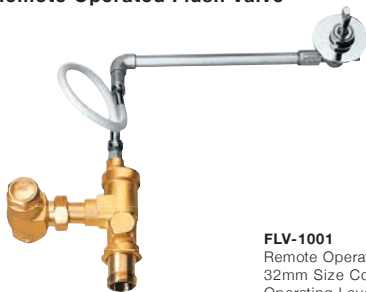

Remote Operated Flush Valve

FLV-1001

Remote Operated Flush Valve with 32mm Size Control Cock & Operating Lever Assembly
Rs. 4,000