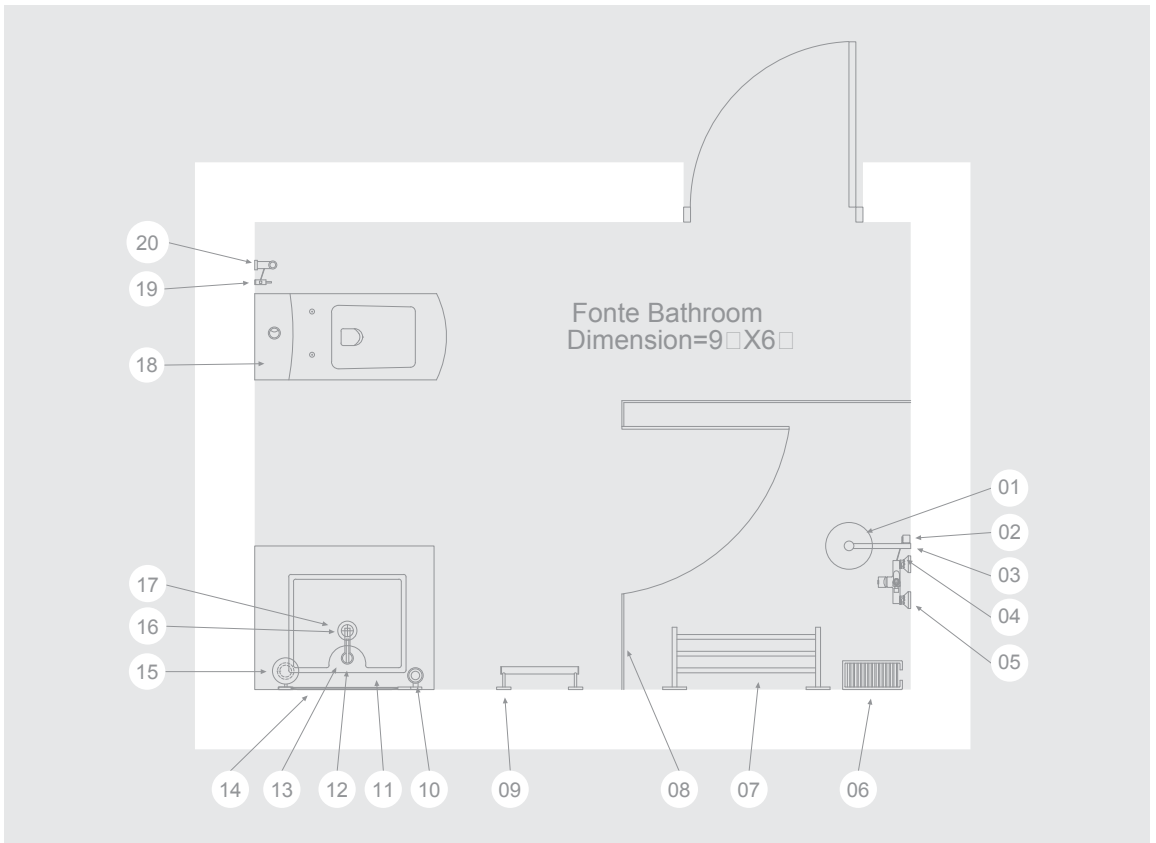

Bathroom Concept 5

Top View