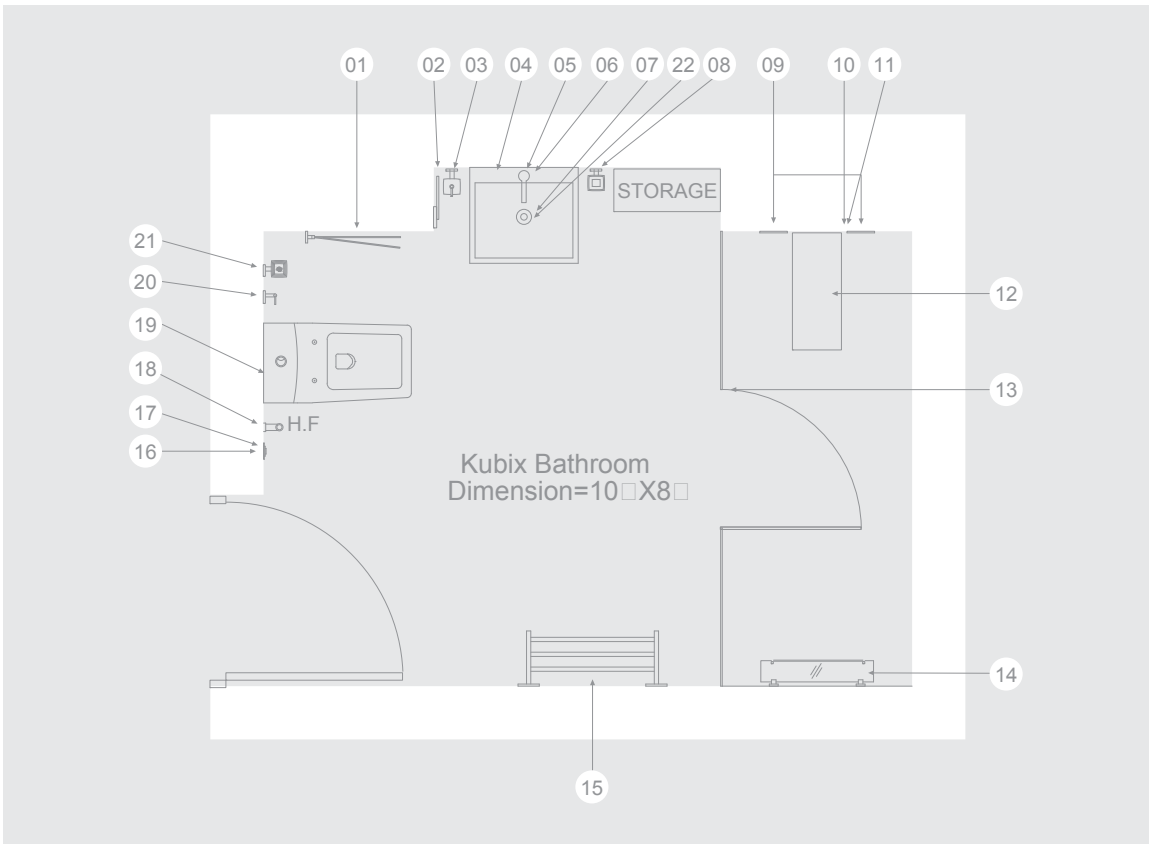

- Ready to use bathroom designs
- Various size options
- Effective space utilisation
- Product selection
- Budget indication
- Actual look and feel of final bathroom

Bathroom Concept 1

Top View

FINISH PRODUCT CAT. NO.	DESCRIPTION	REFERENCE NO.	QTY REQUIRED	MRP
BASIN AREA				
KUS-WHT-0609	Wash Basin Floor Standing	4	1	22,990
KUB-CHR-35011FB	Single Lever Basin Mixer Without PopUp Waste System with 450mm Long Braided Hoses & Base Flange	5	1	5,100
KUB-CHR-35053F	Angular Stop Cock with Wall Flange	6	2	2,700
ALD-CHR-709	Waste Coupling 32mm Size Half Thread With 80mm Height	7	1	400
ALD-CHR-769	Bottle Trap (With Internal Partition) 32mm Size With 250mm & 190mm Long Wall Connection Pipes & Wall Flange	22	1	1,250
AKP-CHR-35715P	Swivel Towel Holder Twin Type	1	1	1,500
AKP-CHR-35735P	Soap Dispenser with Glass bottle	3	1	1,450
AKP-CHR-35741P	Tumbler Holder	8	1	875
AKP-CHR-35771P	Glass Shelf 600mm Long	14	1	1,450
ACN-CHR-1193N	Double Arm Wall Mounted Reversible Plain/Magnifying (3X) Pivotal Mirror	2	1	3,950
I. SUB TOTAL				41,565
BATH & SHOWER AREA				
1820-W JSE-CHR-820W1216X	Wall-to-wall Shower Enclosure-2 parts (1200-1600) Height - 1950 Thickness of Glass - 8mm"	13	1	25,500
KUB-CHR-35679	Kubix Thermostatic Concealed High Flow Control Valve	10	1	11,500
ALD-CHR-287S	4-Way Divertor For Multiple Shower Working With One Shut-off Position & 3-Outlets In Square Handle	11	1	8,000
BSH-CHR-1771	Body Shower 130X120mm Rectangular Shape (ABS Chrome Plated Face Plate) With Installation Box & Rubit Cleaning System	9	4	18,000
OHS-CHR-1849	Water Fall Overhead Shower 550X230X25mm Flat Shape Dual Flow (Normal & Cascade) With Concealed Installation Kit & Wall Flange (Shower Body & Face Plate of Brass Chrome Plated) With Rubit Cleaning System	12	1	57,500
AKP-CHR-35781P	Towel Rack 600mm long with Lower Hangers	15	1	3,000
II. SUB TOTAL				123,500
WC AREA				
KUS-WHT-0203	Single Piece - WC	19	1	26,990
KUB-CHR-35229F	Single Lever Concealed Deusch Mixer with Provision for Connection to Spout only	17	1	4,800
SHA-CHR-1195S	Wall Outlet 35X25X25mm Square Shape With 15mm Thread To Connect Hand Shower Pipe & Flange	16	1	475
ALD-CHR-573	Hand Shower (Health Faucet) with 8mm Dia, 1 Meter Long Flexible Tube & Wall Hook	18	1	1,500
AKP-CHR-35753P	Toilet Roll Holder with Flap	20	1	1,350
AKP-CHR-35743P	W.C. Brush Holder	21	1	1,750
III. SUB TOTAL				36,865
Total Cost				201,930