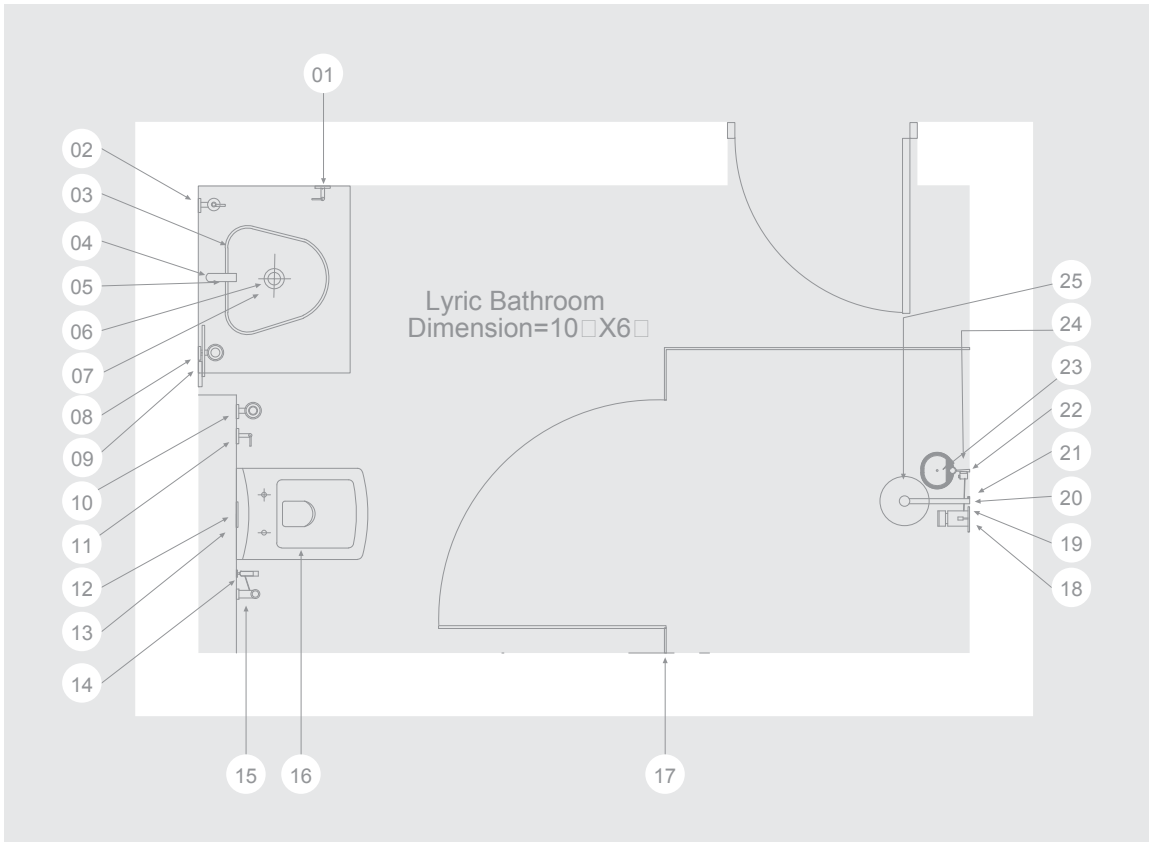

Bathroom Concept 4

Top View