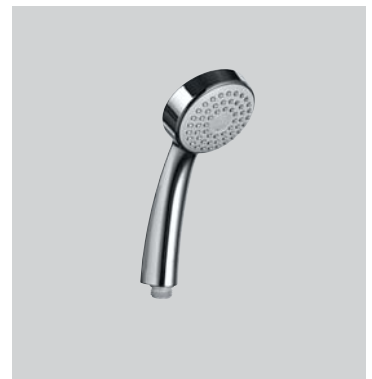

SHOWERING Concept 1

Bath and shower arrangement with exposed shower pipe (round)

Functional Option

- (a) Bucket Filling
- (b) Overhead Shower
- (c) Hand Shower