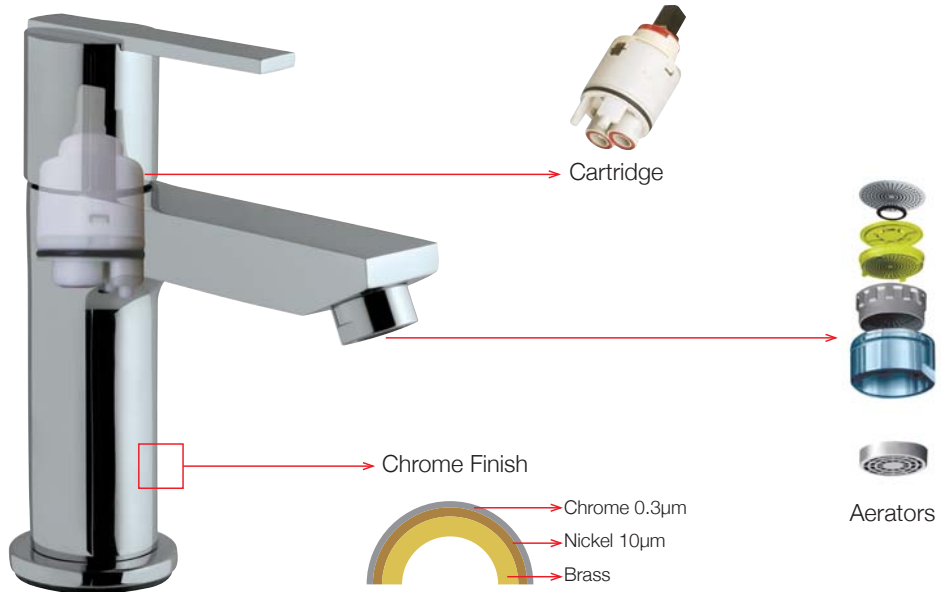

and regulatory standards. Jaquar's passion for perfection reflects in the 10 years of warranty it extends on its faucets. Today, Jaquar faucets have about 60% of the market share. The faucets comprise of 22 ranges to suit various design needs, besides a complete range of faucets in single-lever, quarter turn and multi-turn operation.

Soft Water Flow

Operates Smoothly

Higher Longevity

Higher Durability
(0.3µ Chrome + 10µ Nickel)

Advanced Water Saving Flow Regulator

Optimum Flow and Temperature

Unmatched Warranty

Jaquar Care

Faucet Technology

Cartridges

The heart of every faucet, the cartridge is responsible for controlling water supply.

- Jaquar cartridges are 5 lacs cycle tested to give a longer and trouble free operating life of upto 20 years (considering 60-70 operations per day)
- Wide angle of lever provides ultra comfort and flawless, smooth operation
- Our cartridge spindle is made of brass instead of plastic, to avoid breakage
- Works smoothly even at high temperatures (85 degrees) and in various pressure conditions (0.5 -5 bar)
- Recognised and approved by national bodies NSF -USA, ASME-USA ,WRAS-UK,ACS-FRANCE

Aerators

Devices that mix air with water to give a soft and splash-free flow.

- Our integrated honeycomb-structured aerator, provides lime buildup protection
- Integrated anti-clogging dome screen of the aerator filters sediments and dust particles