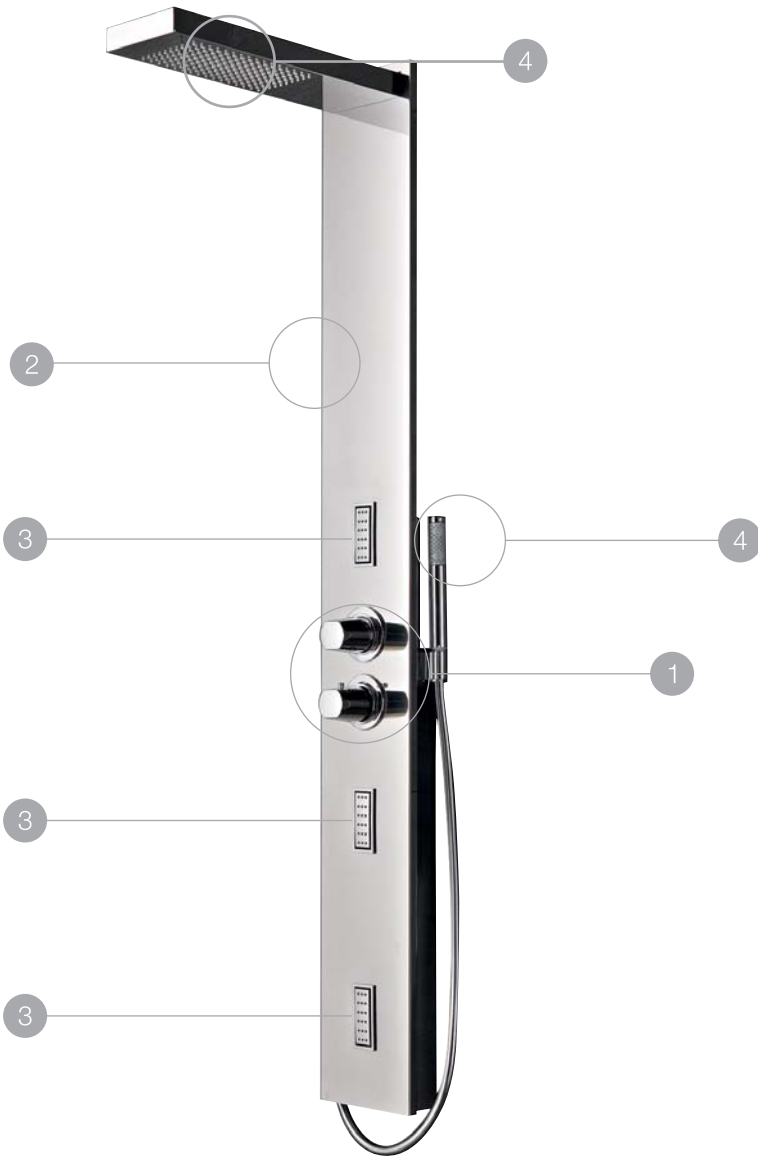

Features

- 1 Thermostatic diverter which ensures anti scalding during showering
- 2 Jaquar shower panels are made of steel or a PMMA body finish
- 3 Contains 3 adjustable vertical jets for massaging the neck, waist and thighs
- 4 Jaquar shower panels are pre-fitted with overhead and hand showers and are easy to install