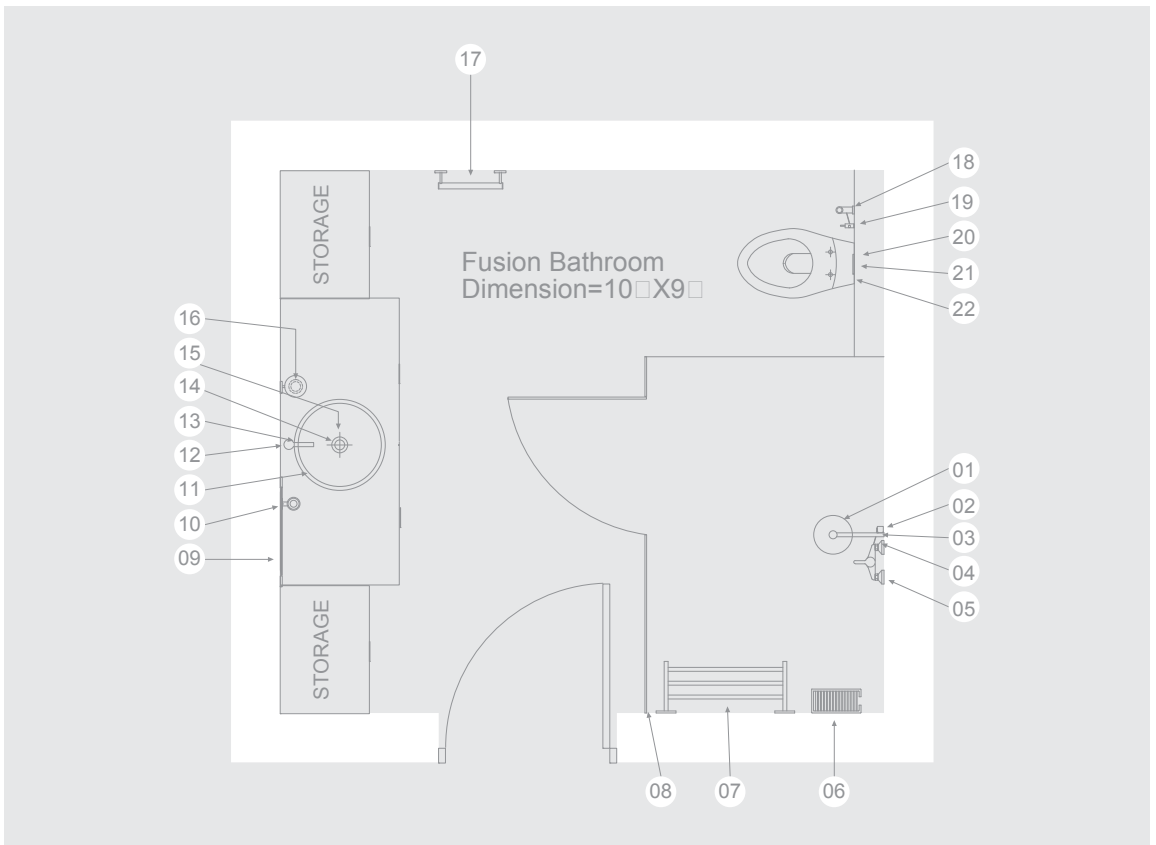

Bathroom Concept 6

Top View

FINISH PRODUCT CAT. NO.	DESCRIPTION	REFERENCE NO.	QTY REQUIRED	MRP
BASIN AREA				
FSS-WHT-0541	Table Top Basin	11	1	4,990
FUS-CHR-29005B	Single Lever Tall Boy with 135mm Extension Body Fixed Spout without Popup Waste System with 600mm Long Braided Hoses	12	1	4,600
FUS-CHR-29053	Angular Stop Cock with Wall Flange	13	2	2,200
ALD-CHR-705	Waste Coupling 32mm Size Full Thread With 80mm Height	14	1	400
ALE-ESS-773AL 190X125	Bottle Trap With Fully Casted Body (With Internal Partition) 32mm With 190mm & 125mm Long Connecting Pipes & Wall Flange	15	1	950
ACN-CHR-1101N	Towel Rail 300mm Long For Wash Basin Area	17	1	1,200
ACN-CHR-1131N	Soap Dish Holder	16	1	525
ACN-CHR-1141N	Tumbler Holder	10	1	500
ACN-CHR-1195N	Swivel Mirror	9	1	2,300
I. SUB TOTAL				17,665
BATH & SHOWER AREA				
1830G JSE-CHR-830G1520X	Wall-to-Wall Shower Enclosure - 3 Parts (1500 - 2000) Height - 1950 Thickness of Glass - 8mm"	8	1	32,000
FUS-CHR-29149	Single Lever Exposed Shower Mixer for Connection to Hand Shower With Connecting Legs & Wall Flanges	5	1	4,200
SHA-CHR-1217R	Exposed Shower Pipe With Provision For Simultaneous Working Of Showers With Operating Divertor Knob, Round Shape 24mm, Size 975X370mm With Sliding Holder For Hand Shower, Wall Bracket & 8mm dia, 1M Long Flexible Tube For Connection To Exposed Shower Mixer	3	1	12,500
OHS-CHR-1759	Overhead Shower 180mm dia Round Shape Single Flow (ABS Body Chrome Plated With Gray Face Plate) With Rubit Cleaning System	1	1	2,750
HSH-CHR-1781	Hand Shower 180mm Round Shape Single Flow dia (ABS Body Chrome Plated With Gray Face Plate) With Rubit Cleaning System	2	1	2,600
SHA-CHR-549D8	Flexible Tube 8mm dia. & 1.5M Long With Nuts	4	1	1,000
ACN-CHR-1179N	Shower Basket Large	6	1	1,950
ACN-CHR-1181FN	Towel Rack 600mm Long Without Hangers	7	1	2,150
II. SUB TOTAL				59,150
WC AREA				
FSS-WHT-0113	Wall Hung - WC	22	1	14,890
CIB-WHT-31801011XFD	Slim Concealed Cistern with Floor Mounting Frame, Installation Kit and Drain Pipe Connection Set for Wall Hung WC (Without Flush Control Plate)	20	1	10,050
CIS-CHR-31181910X	Control Plate Moon Design, All Chrome	21	1	1,500
FUS-CHR-29041	2-way Bib Cock with Wall Flange	19	1	1,700
ALD-CHR-573	Hand Shower (Health Faucet) (ABS Chrome Plated) With 8mm Dia, 1 Meter Long Flexible Tube & Wall Hook	18	1	1,500
III. SUB TOTAL				29,640
Total Cost				106,455