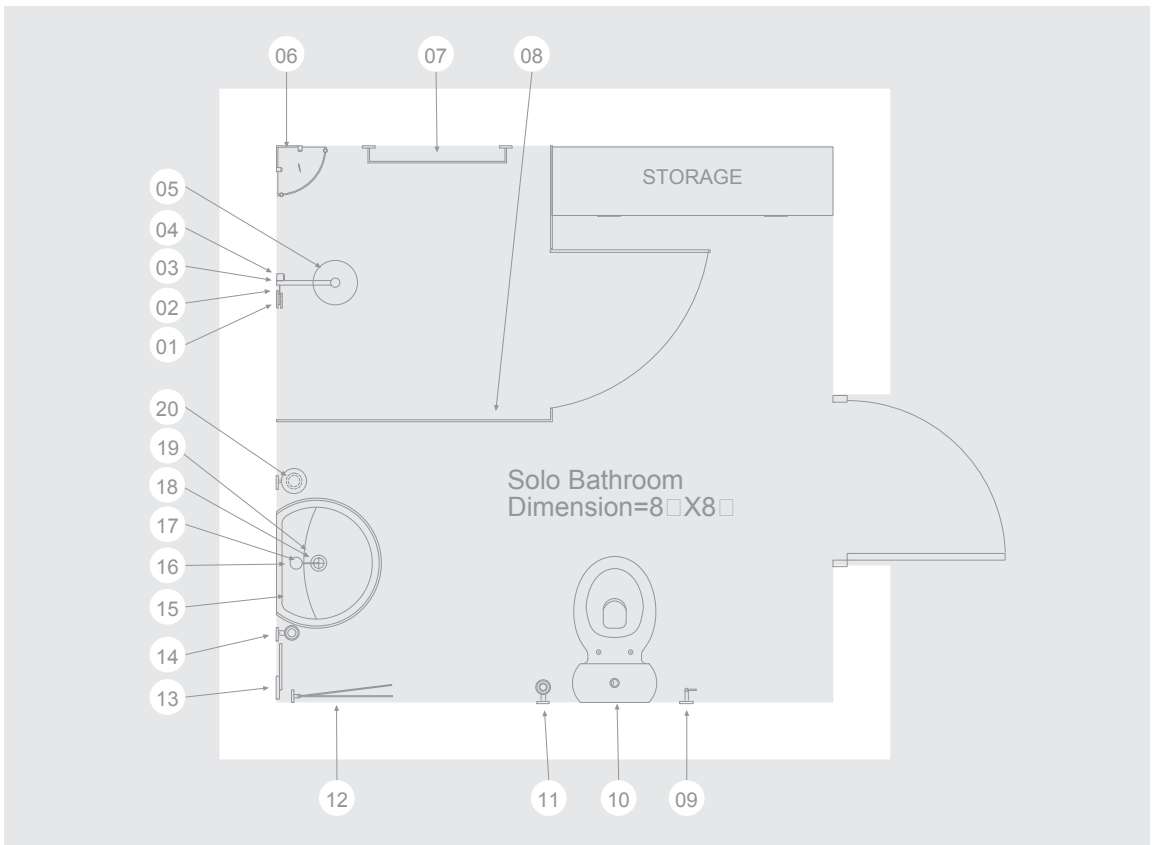

Bathroom Concept 7

Top View