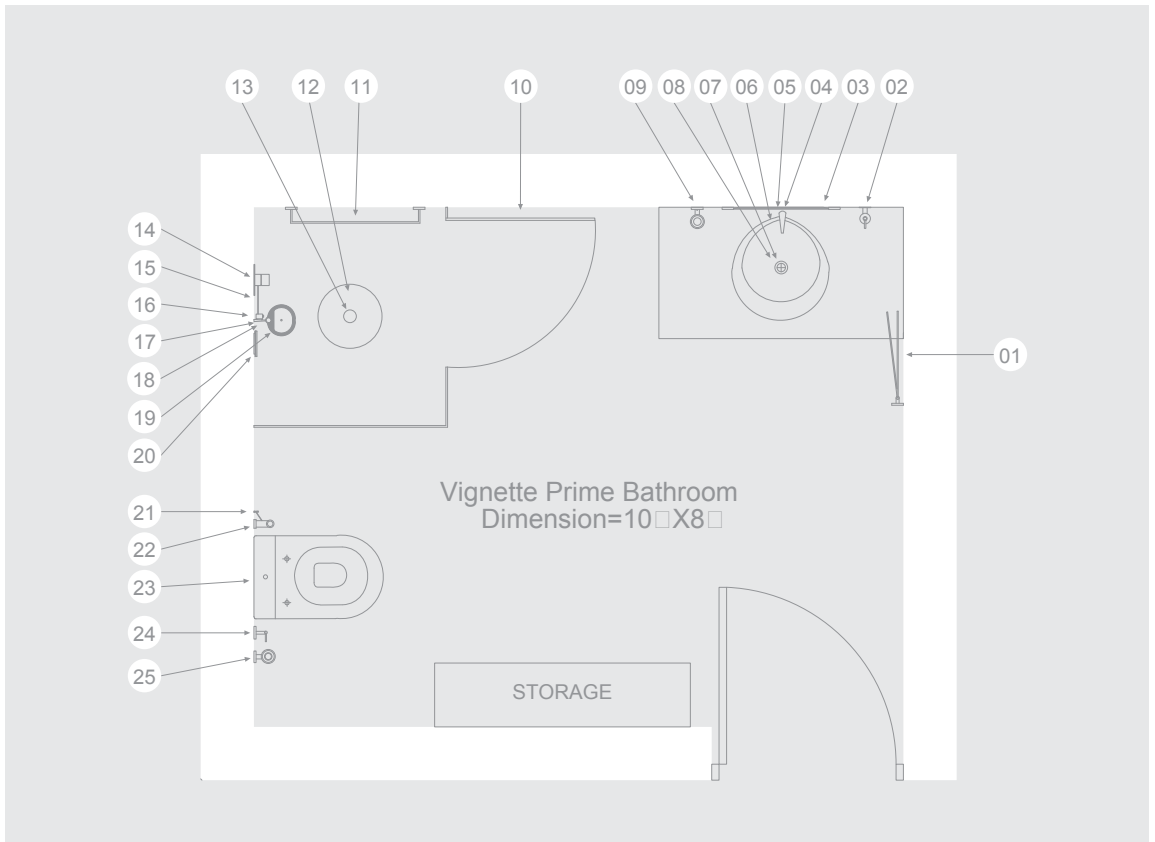

Bathroom Concept 3

Top View