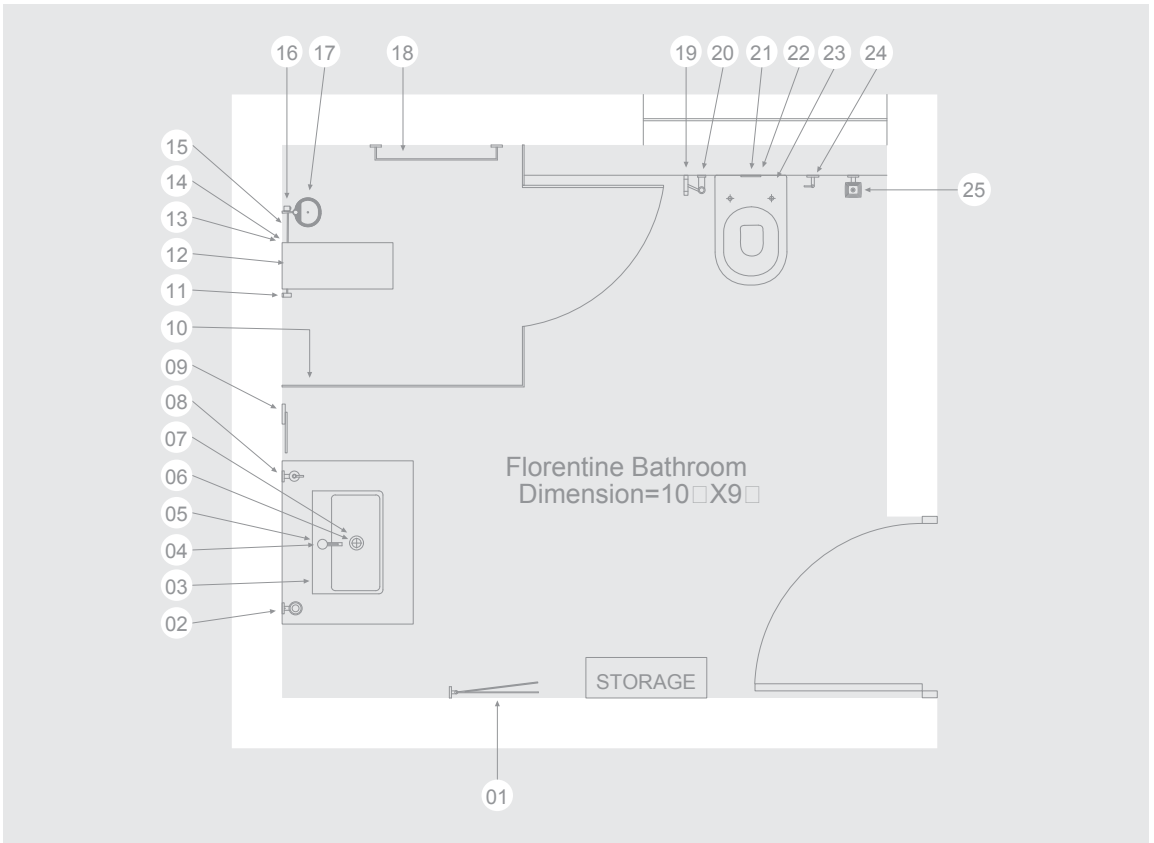

Bathroom Concept 2

Top View