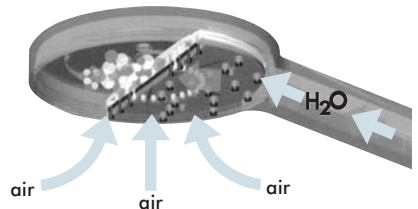

Flow Restrictor

**Flow rate options available:
1.4, 2.5, 4.0, 6.0, 8.0, 13 LPM**

Flow Restrictor

Flow rate options available: 6.0, 8.0 & 12 LPM

Air Showers

Jaquar's Air Showers have a built-in air mixer that mixes air and water in a manner that makes shower drops lighter but voluminous. This revolutionary technology helps Jaquar air showers save up to 30% of water without compromising on the showering experience. Choose from a wide range of Hand and Overhead Jaquar Air showers with single and multi-flow options.